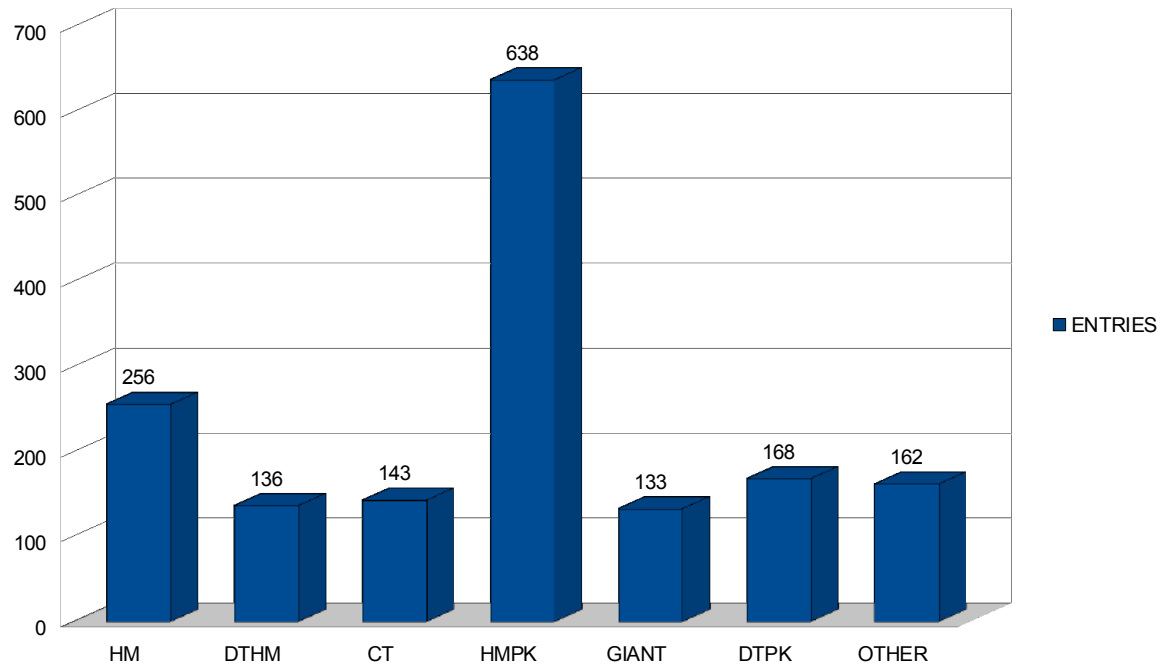

Total Entries : 1636

Total Players : 621

Total Classes : 204

Regular Class Players : 206

Junior Class Players : 311

Baby Class Players : 299

Optional Class Players : 215

Regular and Junior Class Players : 105

Regular, Junior and Baby Class Players : 55

Regular, Junior, Baby and Optional Class Players : 26

CONGRAT TO ALL WINNERS AND TQ FOR YOUR SUPPORT.

CATEGORY	REGULAR	JUNIOR	BABY	F&F	INNO	SPECIAL	TOTAL
HM	50	91	85	30			256
DTHM	18	57	44	17			136
CT	24	58	38	23			143
HMPK	186	226	186	40			638
GIANT	21	37	59	16			133
DTPK	48	58	47	15			168
OTHER					90	72	162
	347	527	459	141	90	72	1636