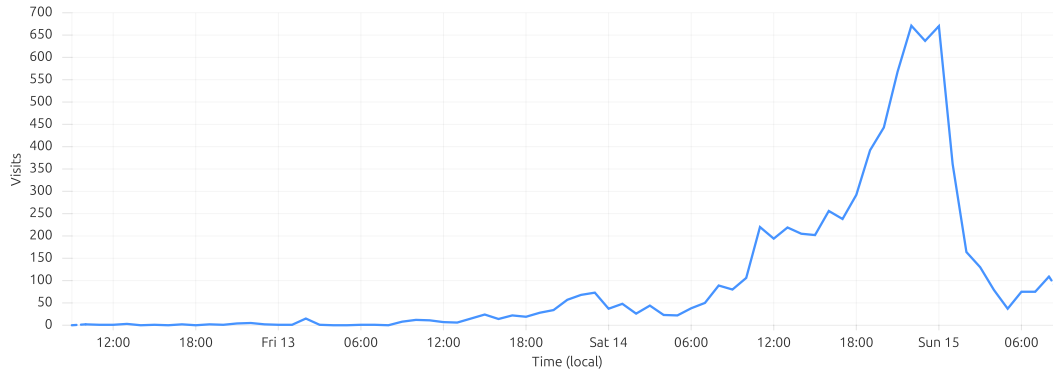

**Filters:**

Host equals ksb.systemphoenix.net

**Visits summary**

When someone navigates to your website, either directly or from an external referer. One visit can consist of multiple page views.

All [Referer](#) [Host](#) [Country](#) [Path](#) [Browser](#) [...](#)

Total

**7.3k**

○ ksb.systemphoenix.net

**7.3k**

**Visits by country**

Malaysia	5.65k
Singapore	1.48k
United States	44
Brunei Darussalam	31
China	25
Hong Kong	21
Thailand	16
Japan	12
Taiwan	7
Netherlands	6

1 to 10 of 20 items