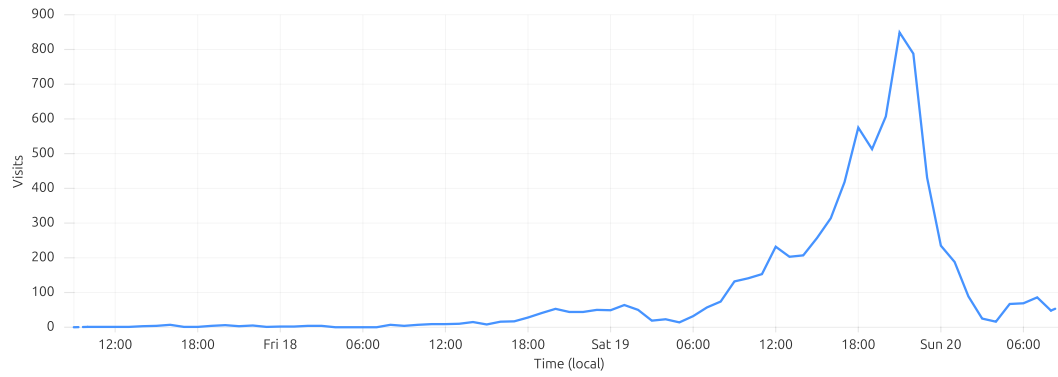

## Visits summary

When someone navigates to your website, either directly or from an external referer. One visit can consist of multiple page views.

All [Referer](#) [Host](#) [Country](#) [Path](#) [Browser](#) ...

Total

**7.5k**

ksb.systemphoenix.net

**7.5k**

## Visits by country

Malaysia	6.17k
Singapore	1.07k
United States	92
Japan	54
Brunei Darussalam	43
China	28
Thailand	15
Macau	10
Hong Kong	5
Taiwan	2

1 to 10 of 14 items